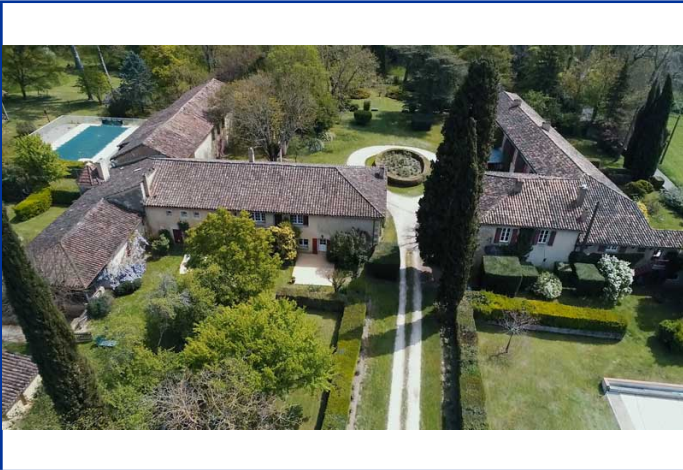

Impossible de trouver le fichier :
LS353Gite1.jpg

Impossible de trouver le fichier :
LS353Gite2.jpg

Impossible de trouver le fichier :
LS353Gite3.jpg

Impossible de trouver le fichier :
LS353Gite4.jpg